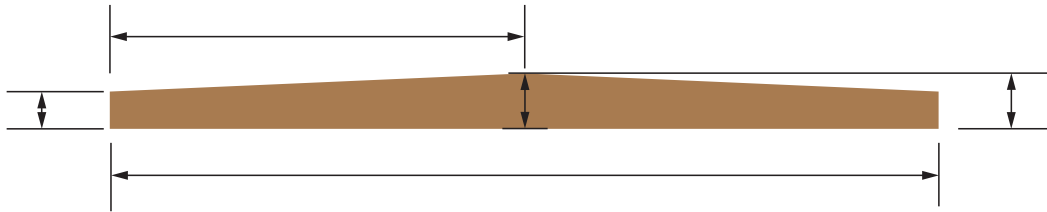

Recover Worksheet For Existing Rigid Frame Dock Shelters

Header Curtain Drop:
 Vertical Curtain Width:
 Frame Projection: