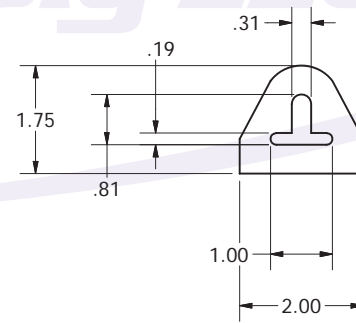

 **Loading Dock
Supply LLC**

All measurements are +/- 1/4"

Loading Dock Supply
9730 Lathrop Rd SW Suite C
Tumwater, WA 98512
P: 1800-741-1258
Web: Loadingdocksupply.com

D2 Extruded Bumper - Undrilled