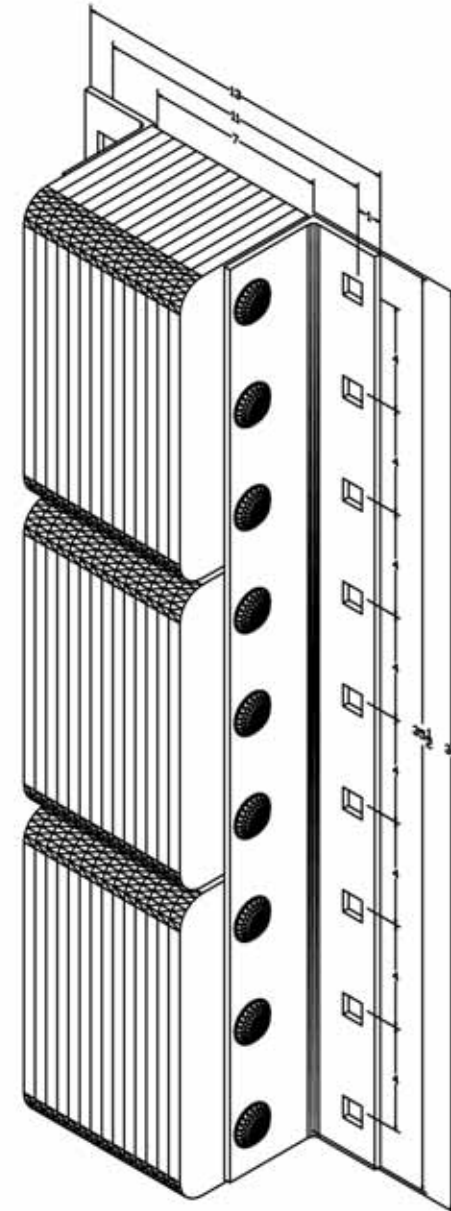

MODEL: *B636-11*

Size

Projection 6"
Height 36"

Length:

-Overall 13"
-Anchor Holes 11"
-Rubber 7"
Angle Size (2) 1/4"x3"x4"x35-1/2"

All measurements are +/- 1/8"