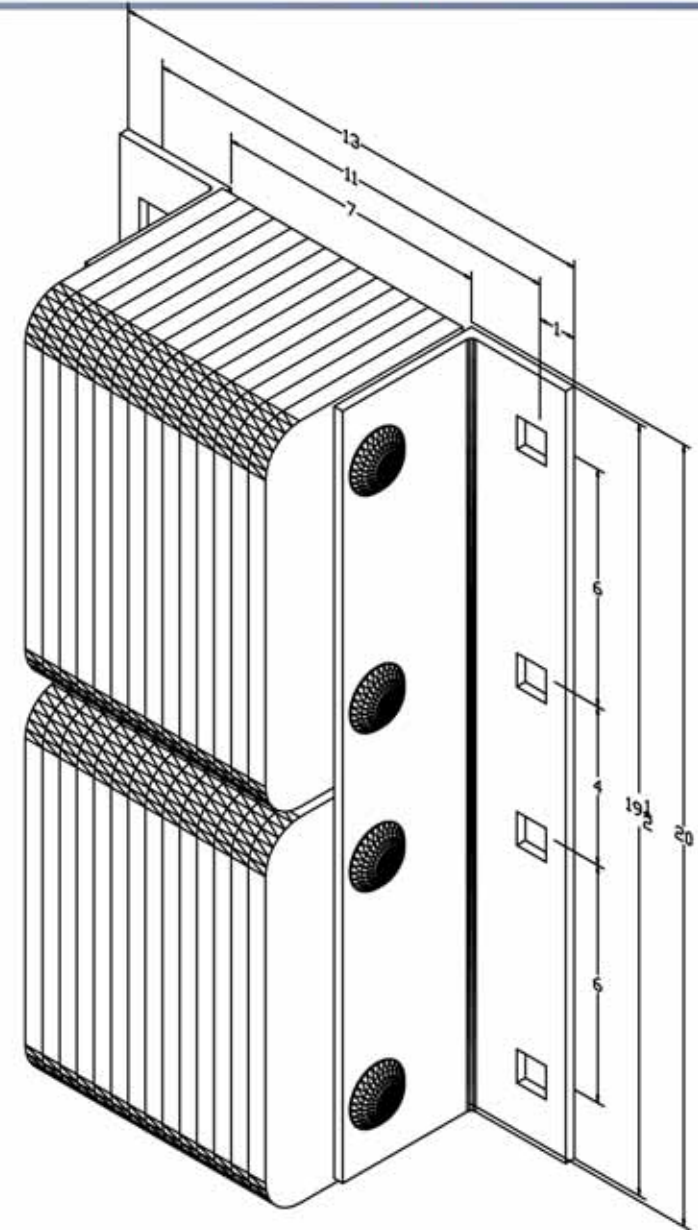

MODEL: *B620-11*

Size

Projection 6"
Height 20"

Length:

-Overall 13"
-Anchor Holes 11"
-Rubber 7"
Angle Size (2) 1/4"x3"x4"x19-1/2"

All measurements are +/- 1/8"