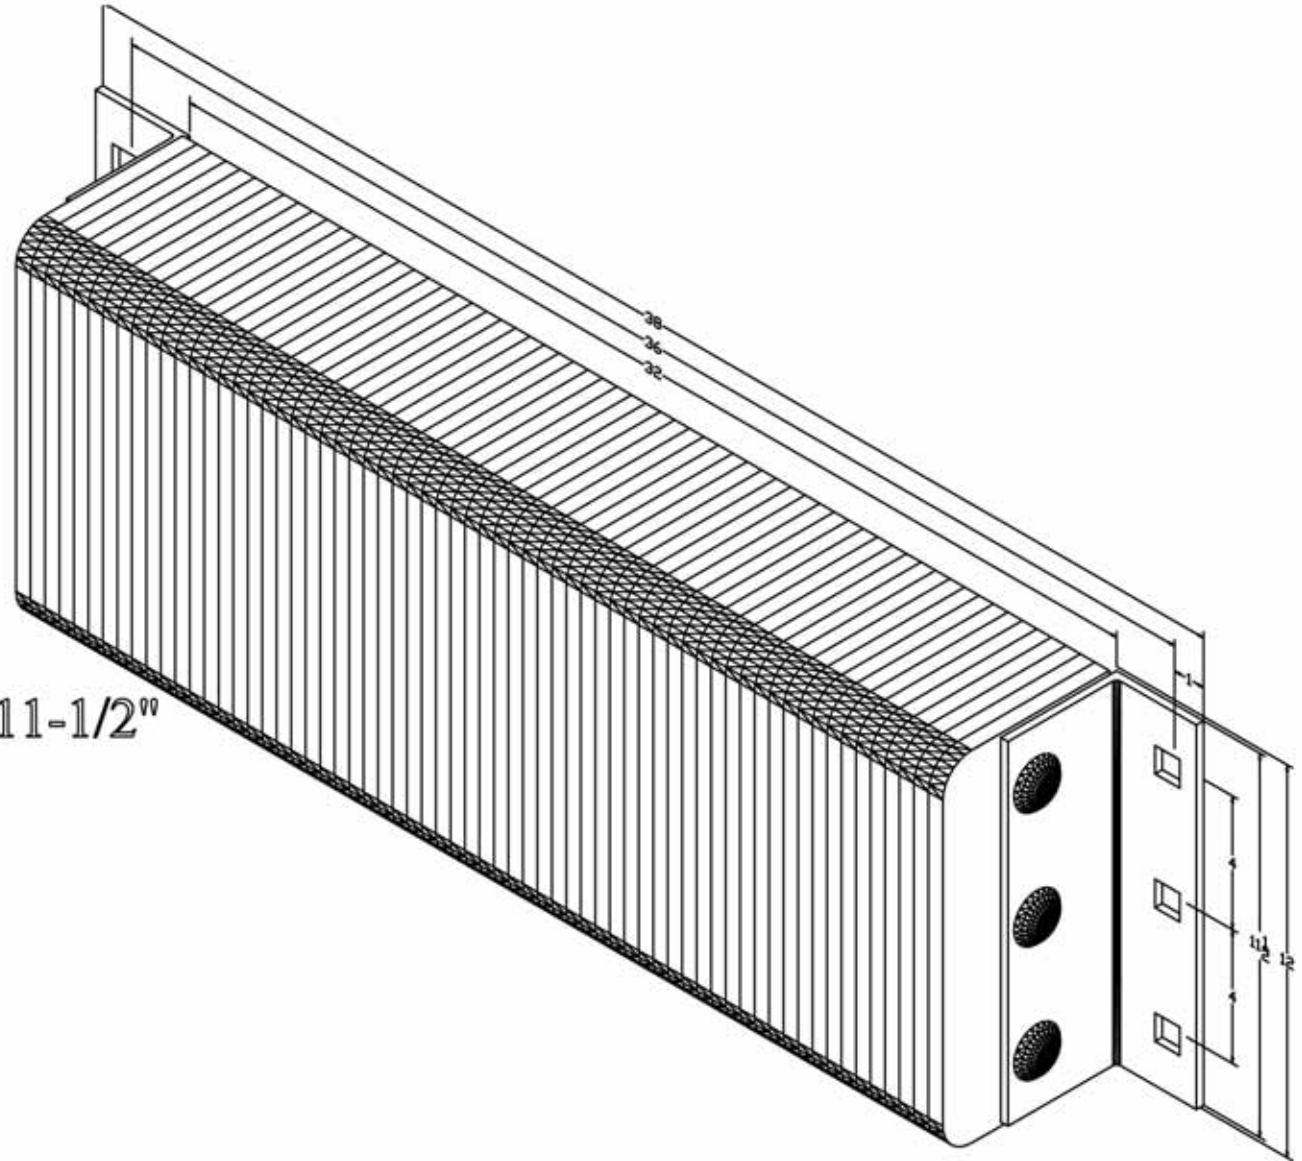

MODEL: *B612-36*

Size

Projection 6"
Height 12"

Length:

-Overall 38"
-Anchor Holes 36"
-Rubber 32"
Angle Size (2) 1/4"x3"x4"x11-1/2"

All measurements are +/- 1/8"