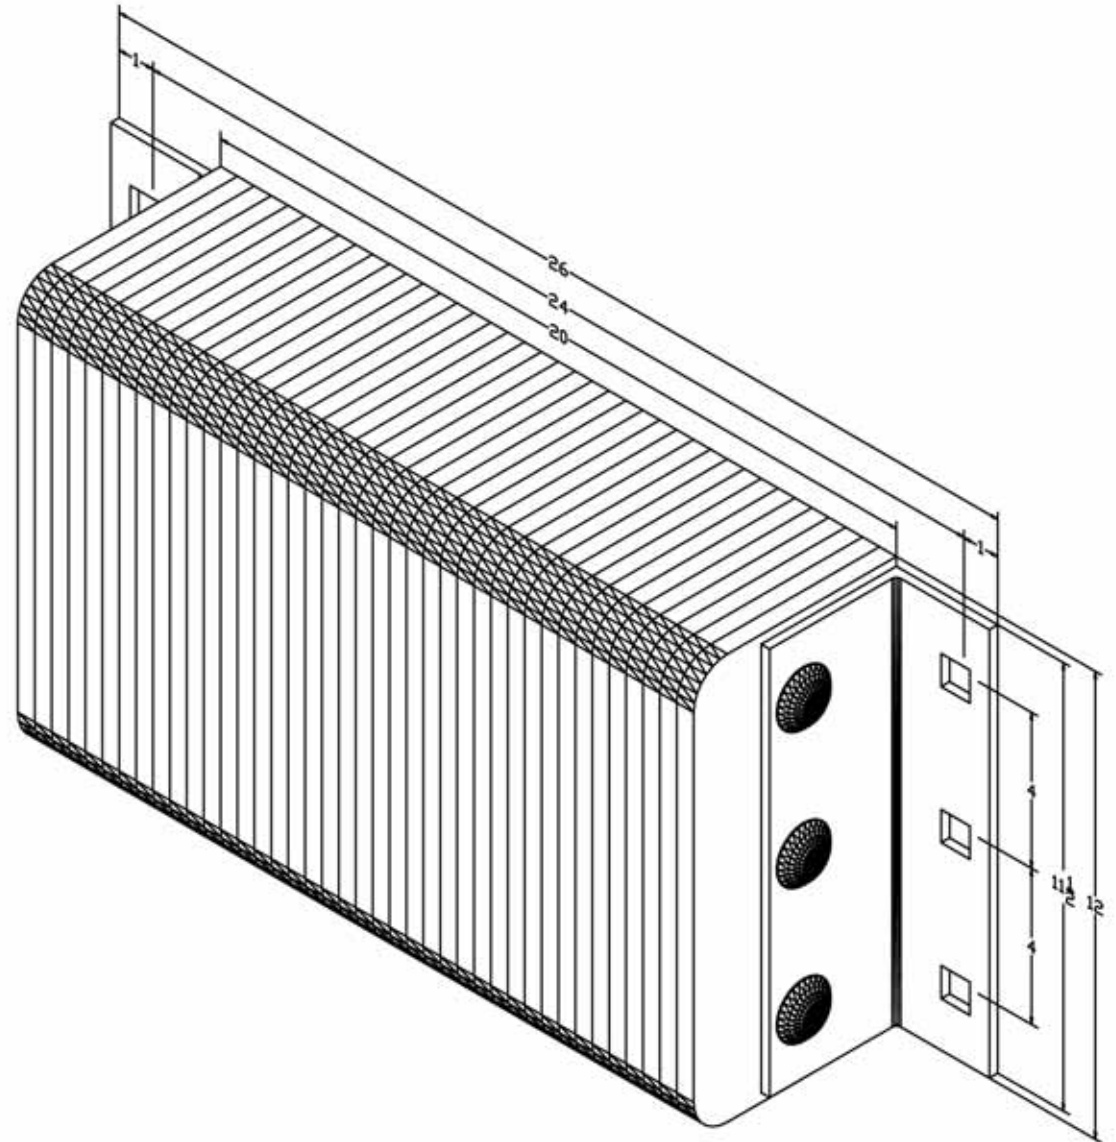

MODEL: *B612-24*

Size

Projection      6"  
Height          12"

Length:

-Overall            26"  
-Anchor Holes    24"  
-Rubber            20"  
Angle Size (2)    1/4"x3"x4"x11-1/2"

All measurements are +/- 1/8"