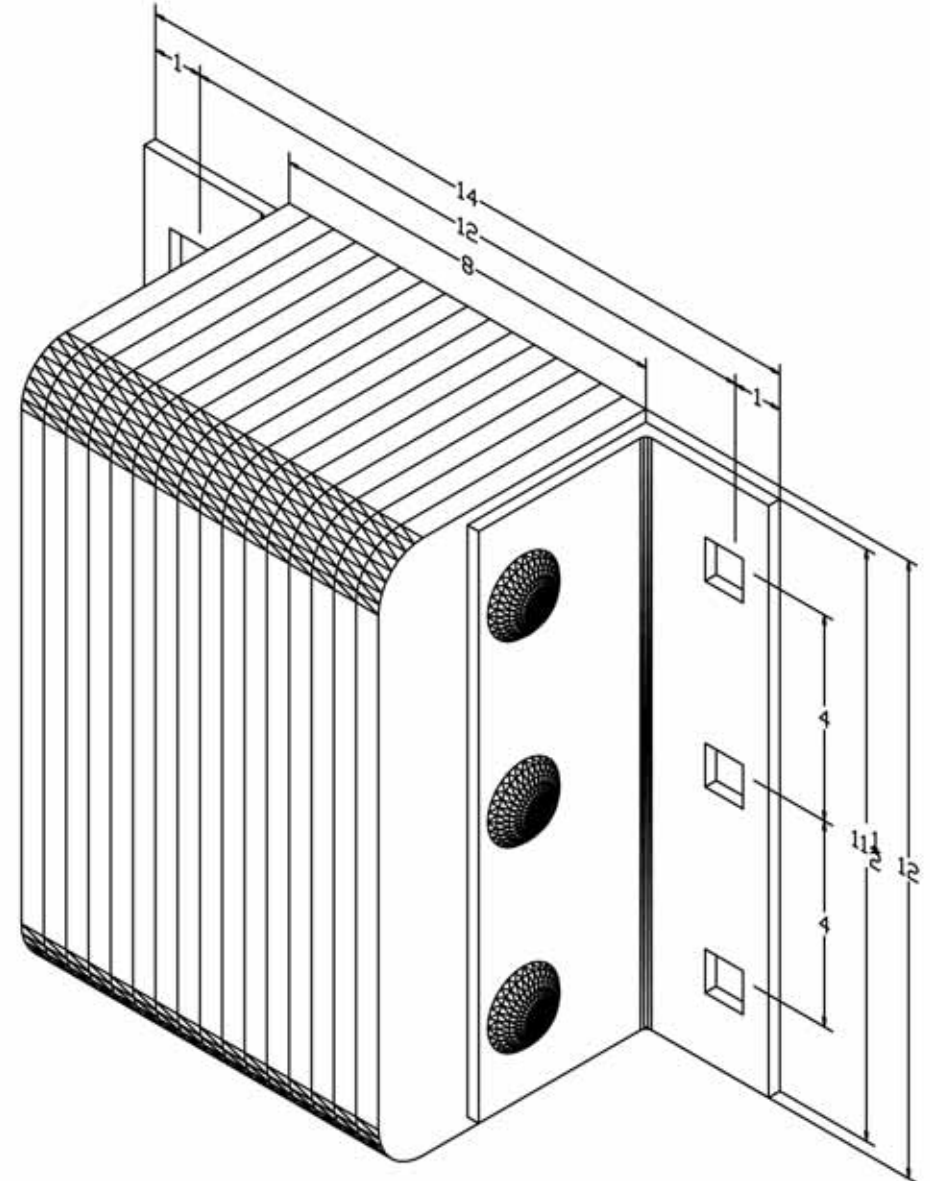

MODEL: *B612-12*

Size

Projection 6"
Height 12"

Length:

-Overall 14"
-Anchor Holes 12"
-Rubber 8"
Angle Size (2) 1/4"x3"x4"x11-1/2"

All measurements are +/- 1/8"