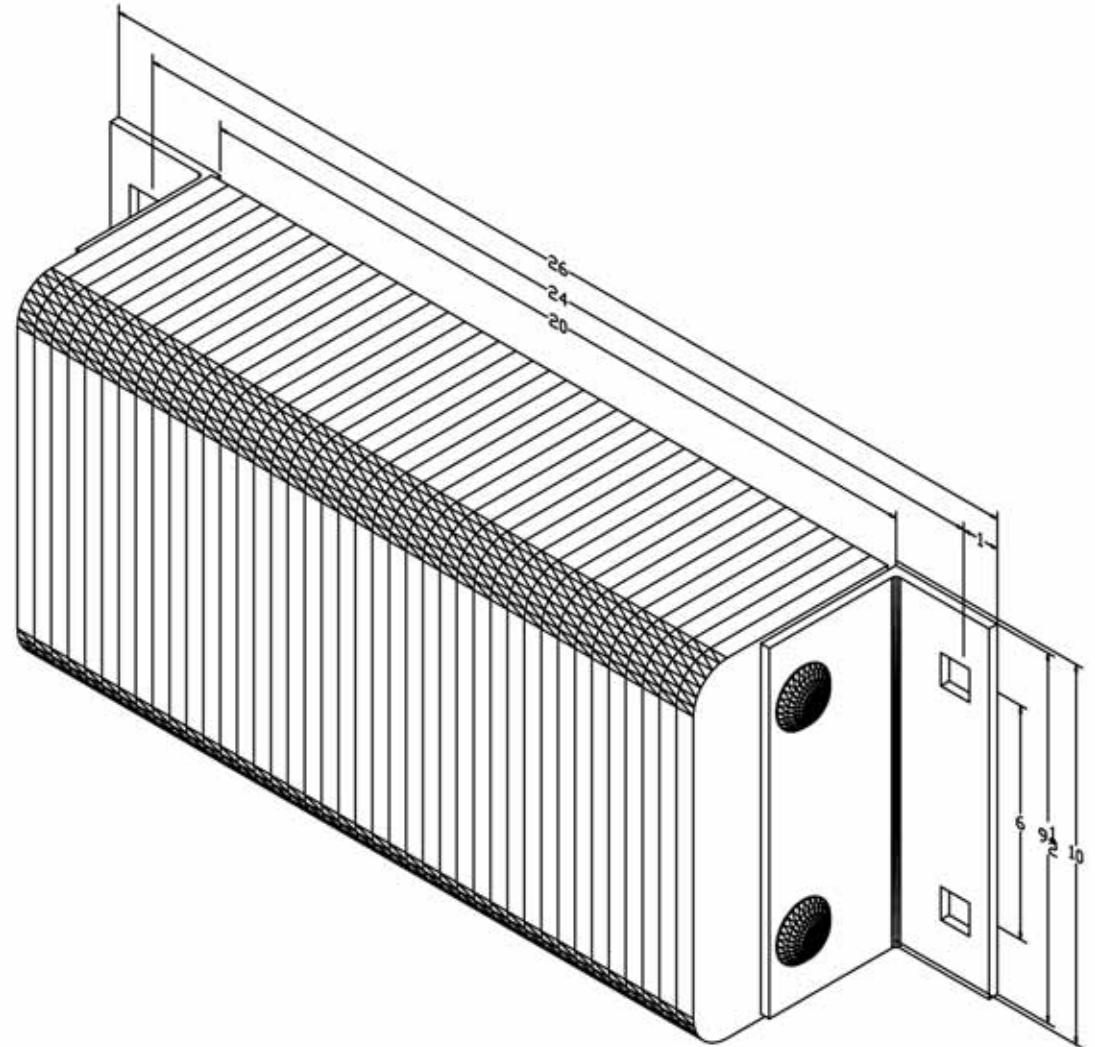

MODEL: *B610-24*

Size

Projection 6"  
Height 10"

Length:

-Overall 26"  
-Anchor Holes 24"  
-Rubber 20"  
Angle Size (2) 1/4"x3"x4"x9-1/2"

All measurements are +/- 1/8"