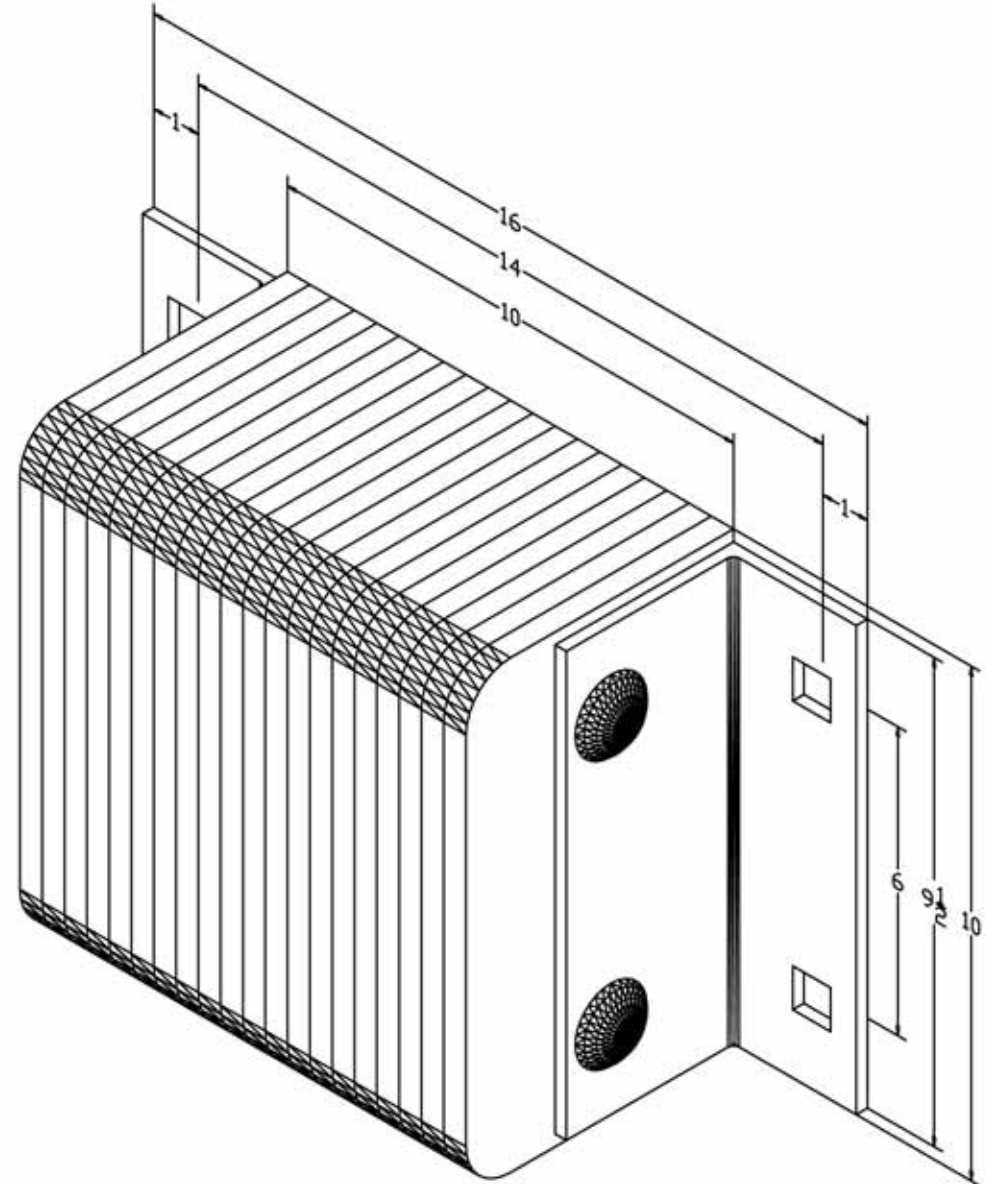

MODEL: *B610-14*

Size

Projection 6"
Height 10"

Length:

-Overall 16"
-Anchor Holes 14"
-Rubber 10"
Angle Size (2) 1/4"x3"x4"x9-1/2"

All measurements are +/- 1/8"