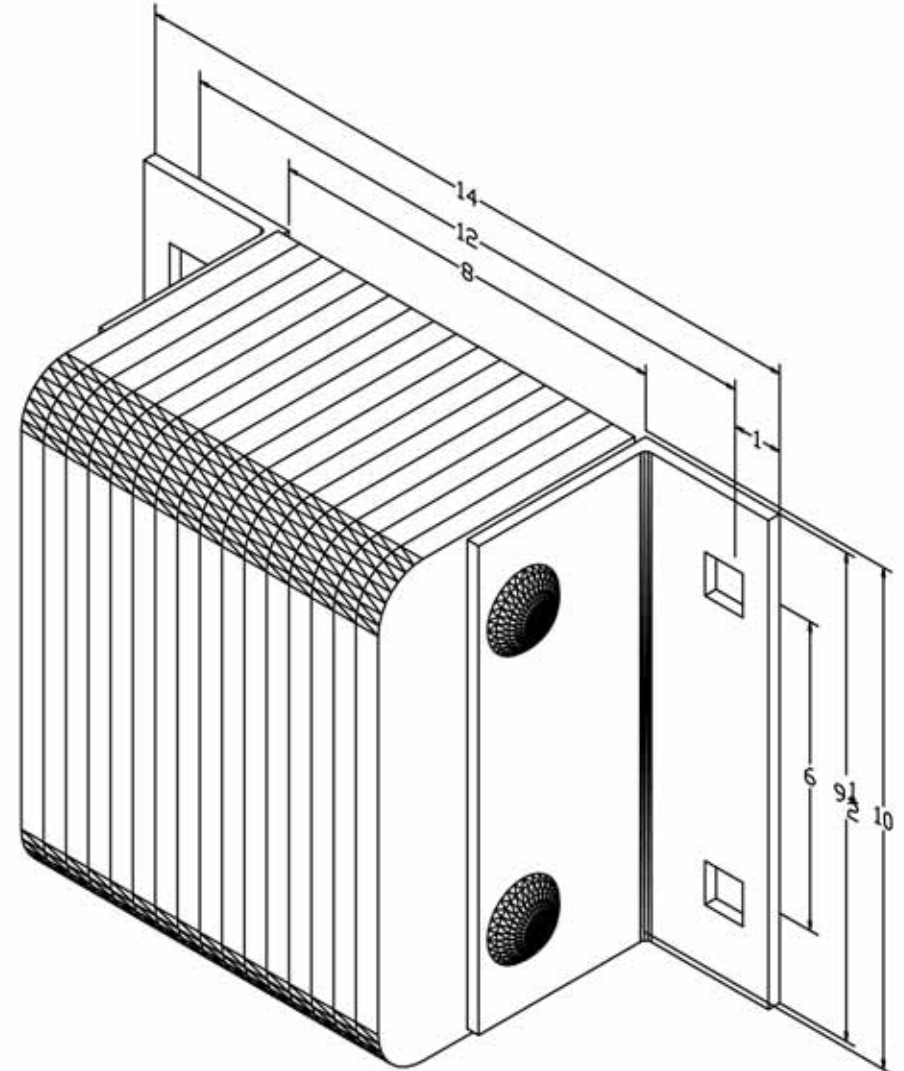

MODEL: *B610-12*

Size

Projection      6"  
Height          10"

Length:

-Overall            14"  
-Anchor Holes    12"  
-Rubber            8"  
Angle Size (2)    1/4"x3"x4"x9-1/2"

All measurements are +/- 1/8"