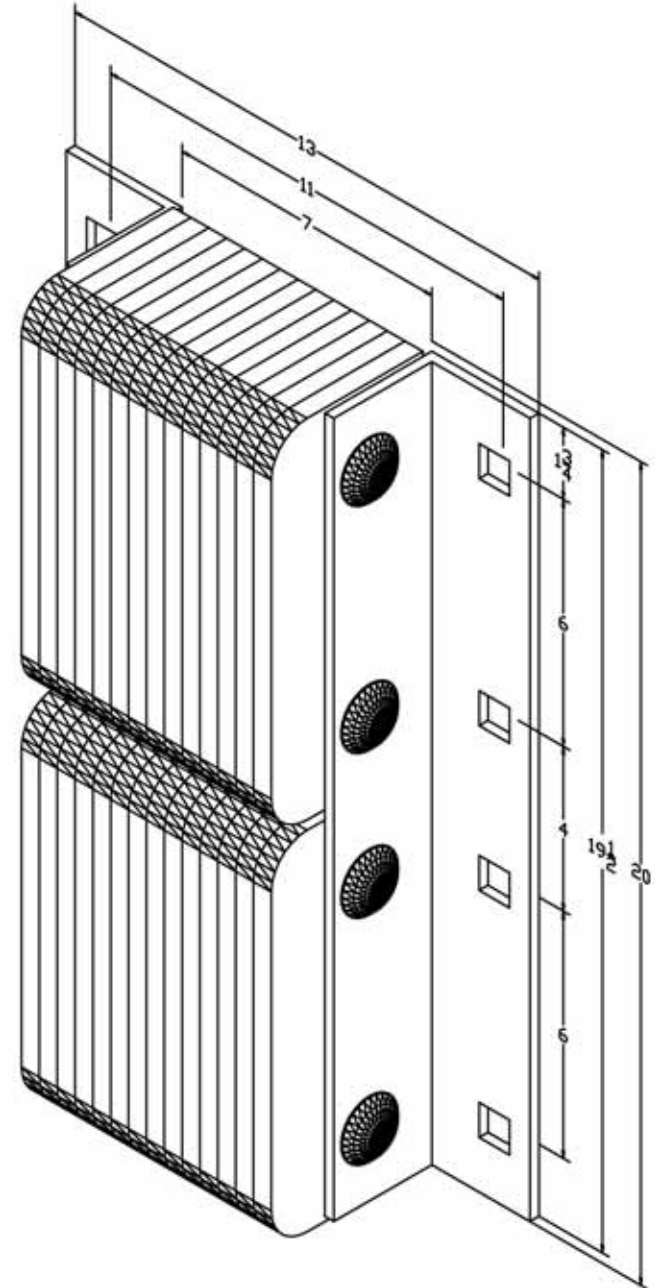

MODEL: *B4520-11*

Size

Projection 4-1/2"

Height 20"

Length:

-Overall 13"

-Anchor Holes 11"

-Rubber 7"

Angle Size (2) 1/4"x3"x3"x19-1/2"

All measurements are +/- 1/8"