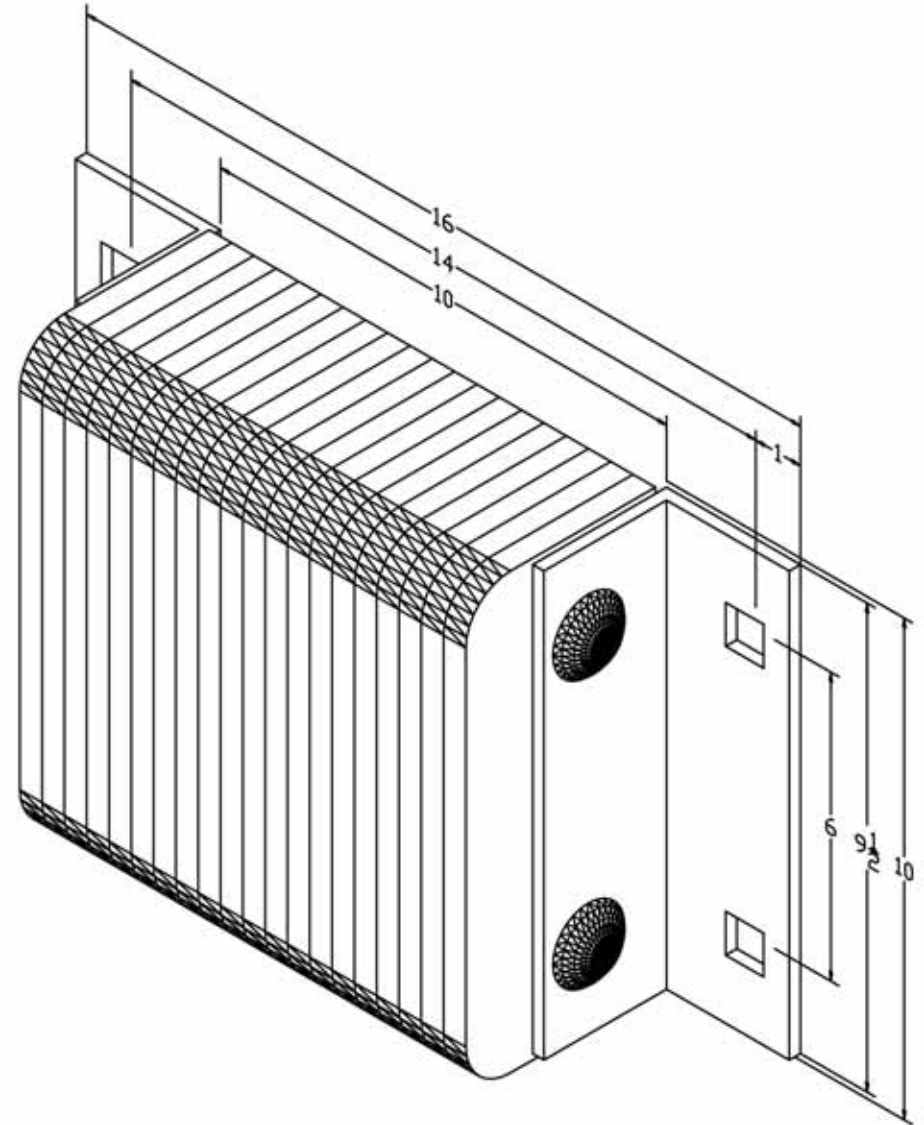

MODEL: *B4510-14*

Size

Projection 4-1/2"  
 Height 10"

Length:

-Overall 16"  
 -Anchor Holes 14"  
 -Rubber 10"  
 Angle Size (2) 1/4"x3"x3"x9-1/2"

All measurements are +/- 1/8"