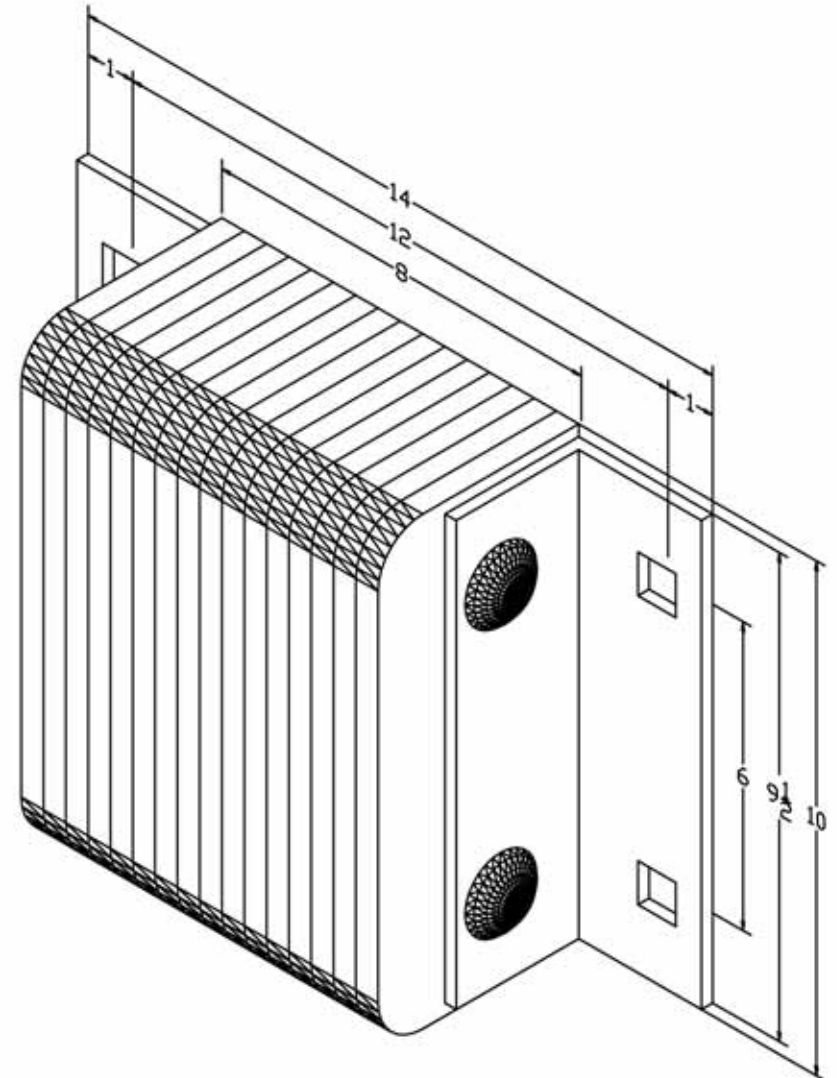

MODEL: *B4510-12*

Size

Projection 4-1/2"
Height 10"

Length:

-Overall 14"
-Anchor Holes 12"
-Rubber 8"
Angle Size (2) 1/4"x3"x3"x9-1/2"

All measurements are +/- 1/8"