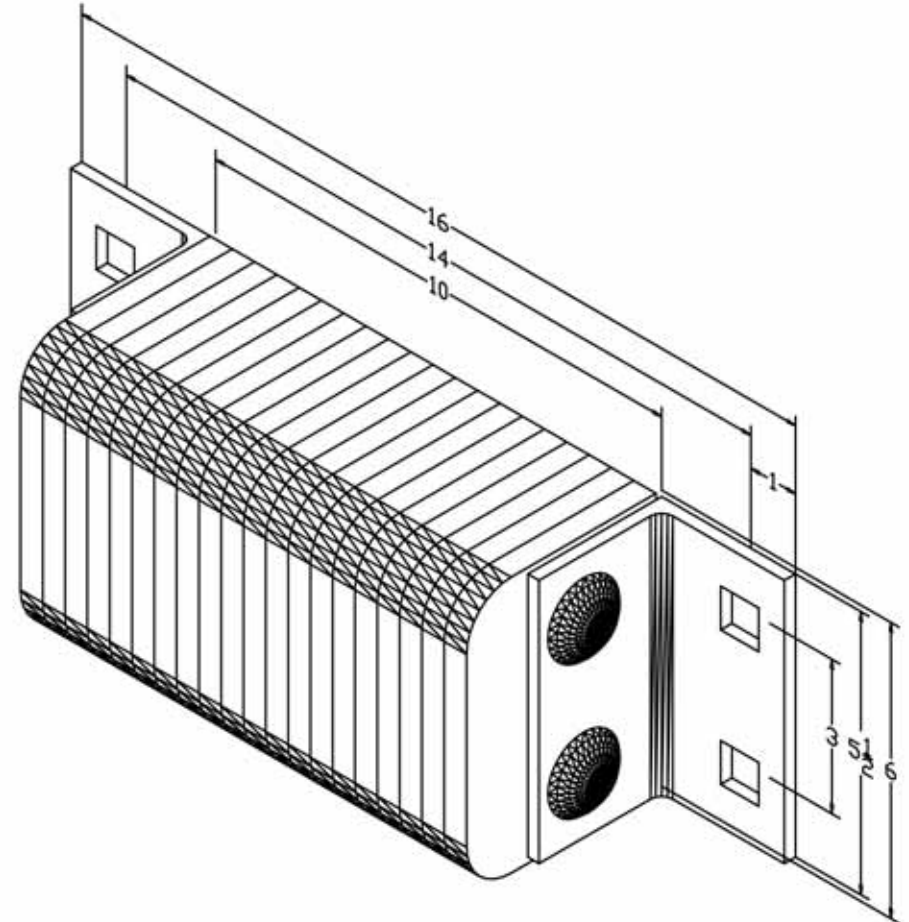

MODEL: *B4506-14*

Size

Projection 4-1/2"  
Height 6"

Length:

-Overall 16"  
-Anchor Holes 14"  
-Rubber 10"  
Angle Size (2) 1/4"x3"x3"x5-1/2"

All measurements are +/- 1/8"