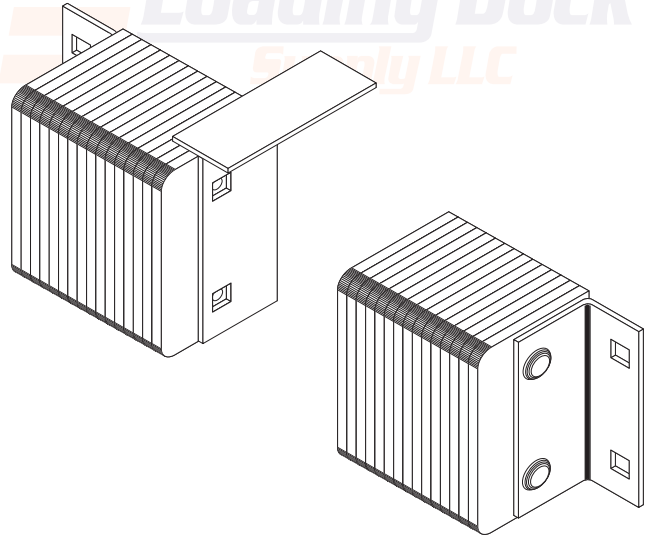

AD-1

For anchorage to dock face

AD-2

For anchorage to dock floor

AD-3

For anchorage to dock floor and face

AD-T

For anchorage to curb angle and face

1800-741-1258

SALES@LOADINGDOCKSUPPLY.COM
WWW.LOADINGDOCKSUPPLY.COM

Internal Mounting Brackets

For greater stability and to prevent sagging extra length bumpers come with one or more internal mounting brackets. Choose from one of four for the perfect fit on your dock.