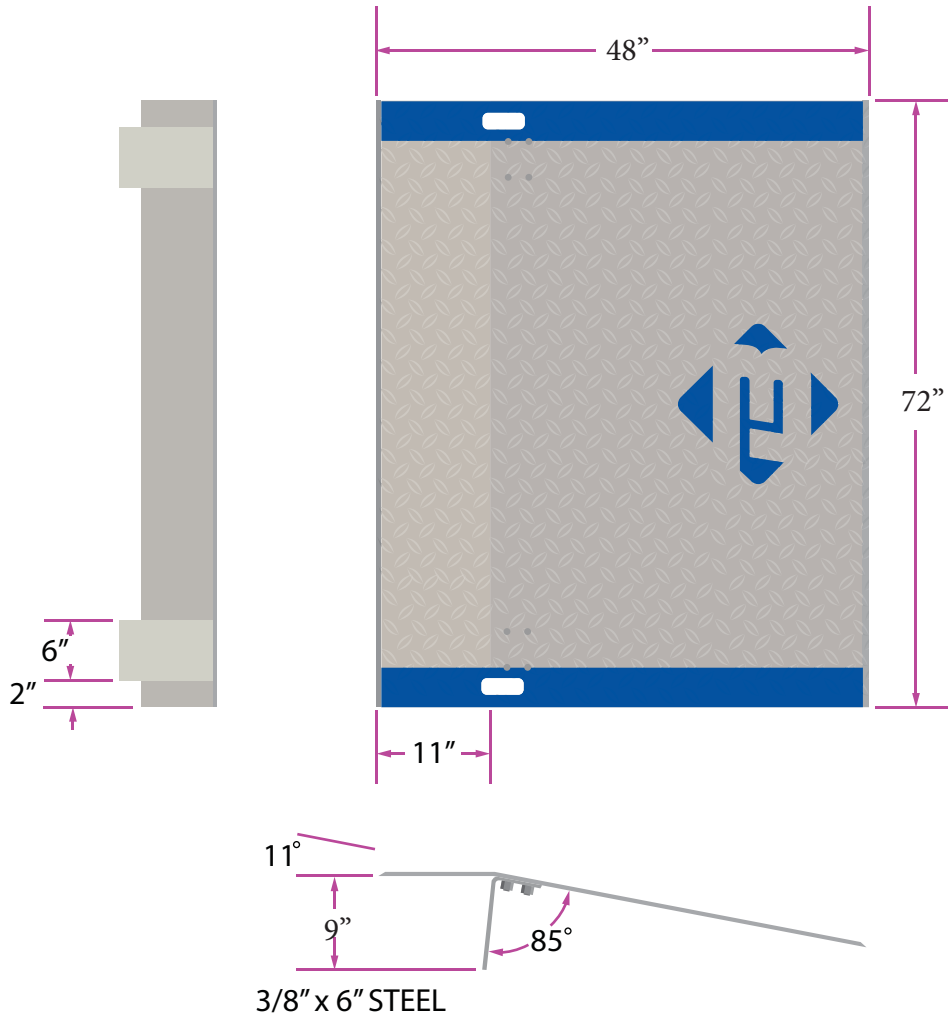

ALUMINUM DOCKPLATE A7248

SPECIFICATIONS:	
LEG LENGTH	9"
WEIGHT	149
WORKING RANGE	5"
CAPACITY	3499

*Aluminum Dock Plates are designed for non-motorized traffic only