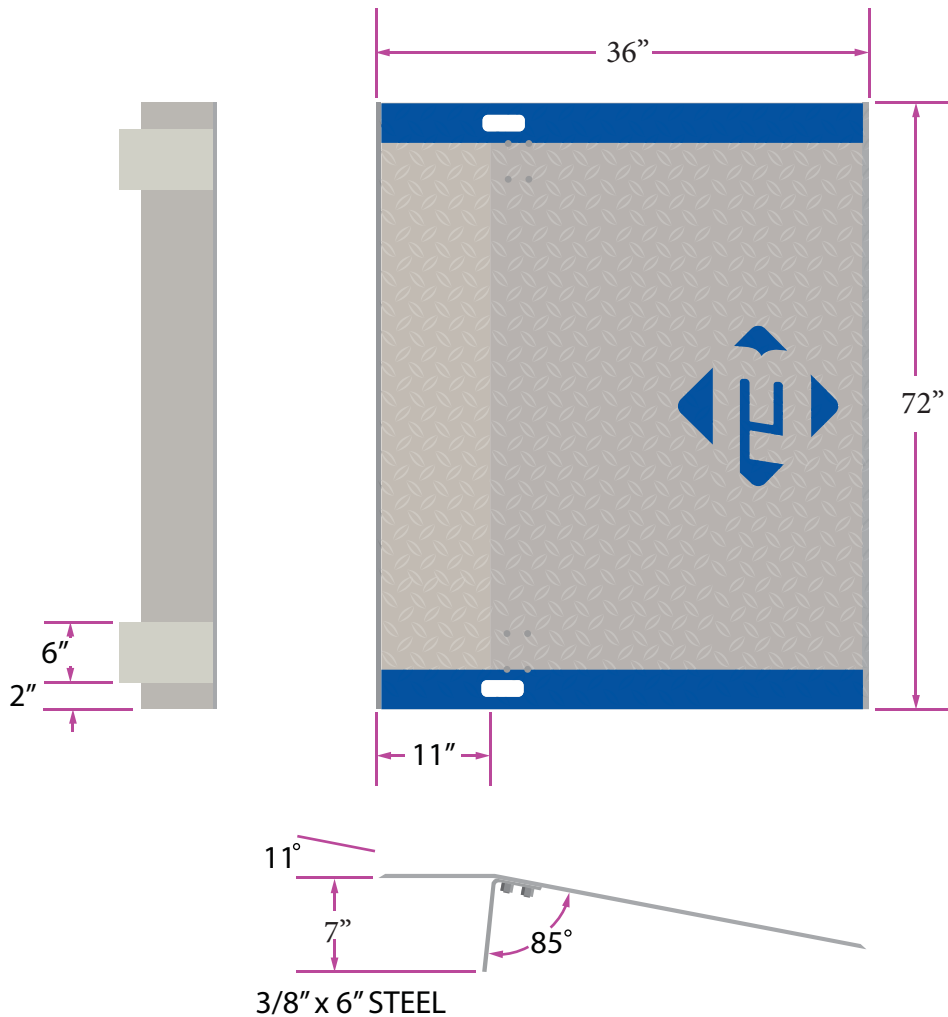

ALUMINUM DOCKPLATE A7236

SPECIFICATIONS:

LEG LENGTH	7"
WEIGHT	113
WORKING RANGE	3"
CAPACITY	8895

*Aluminum Dock Plates are designed for non-motorized traffic only