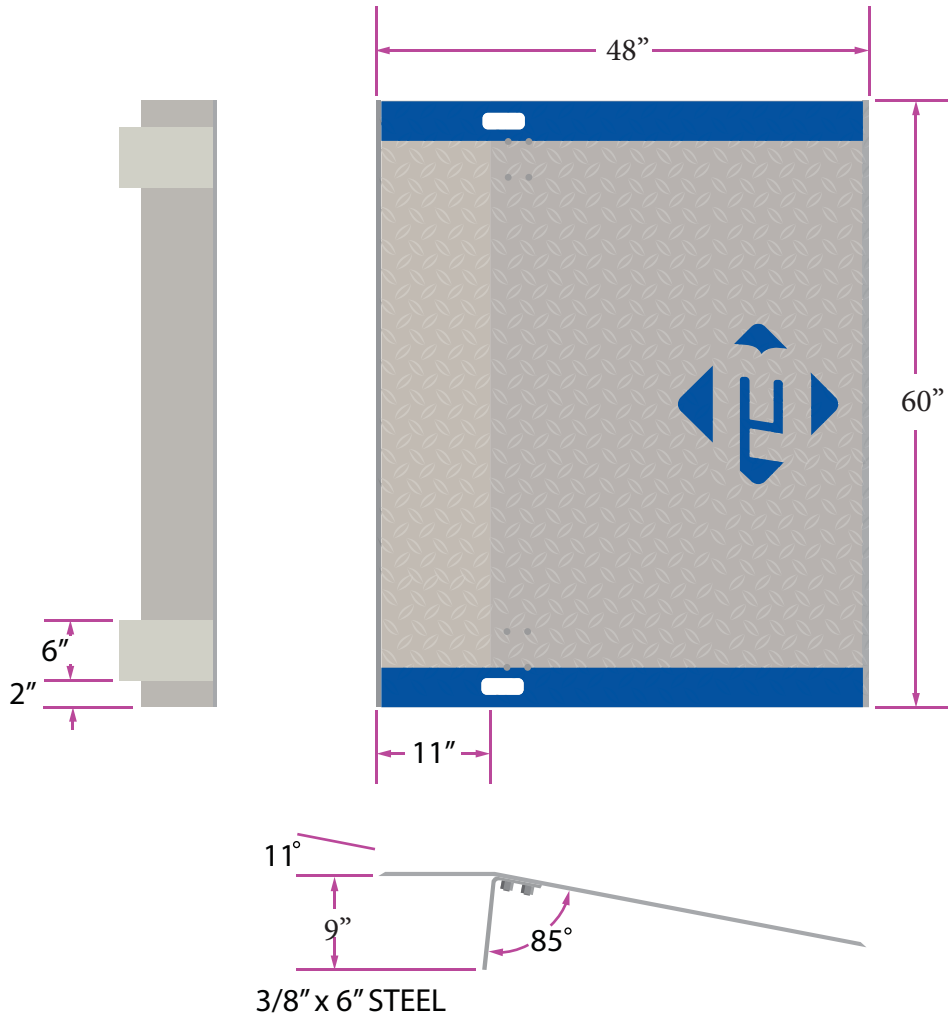

# ALUMINUM DOCKPLATE A6048

### SPECIFICATIONS:

LEG LENGTH .....	9"
WEIGHT .....	127
WORKING RANGE .....	5"
CAPACITY .....	3132

\*Aluminum Dock Plates are designed for non-motorized traffic only