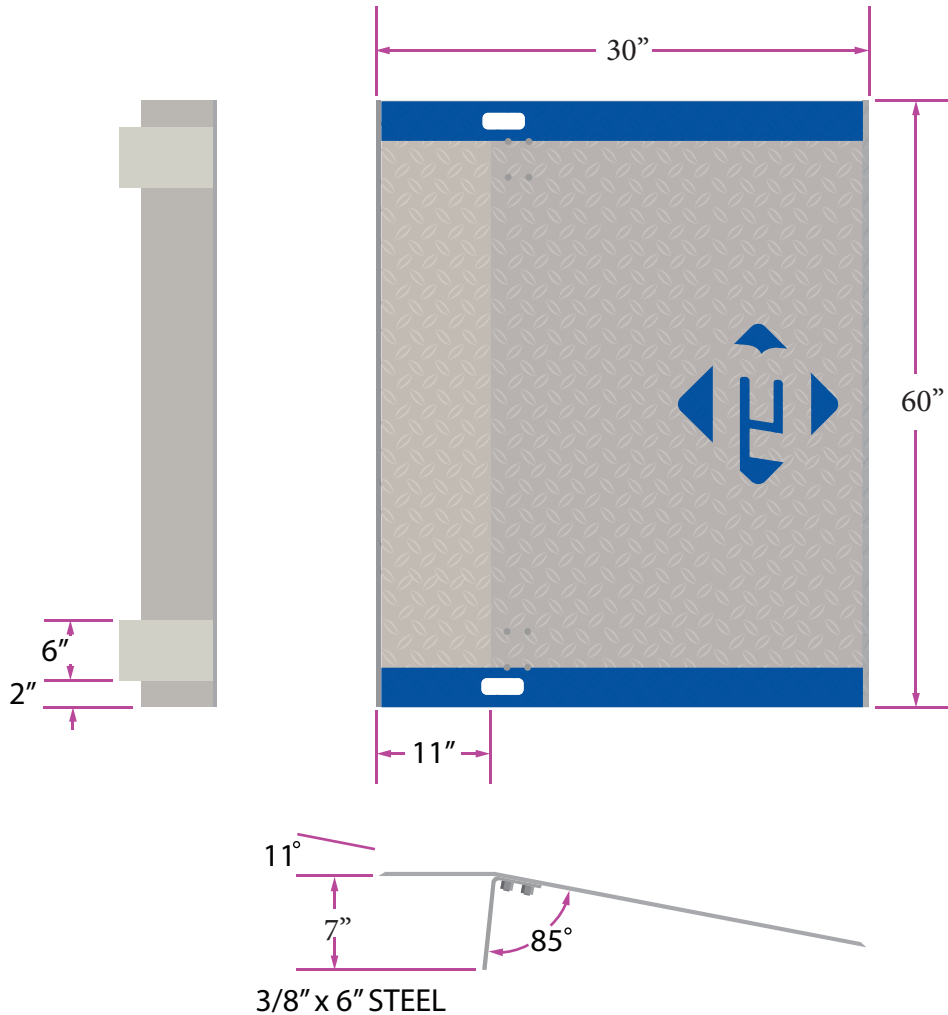

ALUMINUM DOCKPLATE A6030

SPECIFICATIONS:

LEG LENGTH	7"
WEIGHT	83
WORKING RANGE	2"
CAPACITY	6242

*Aluminum Dock Plates are designed for non-motorized traffic only