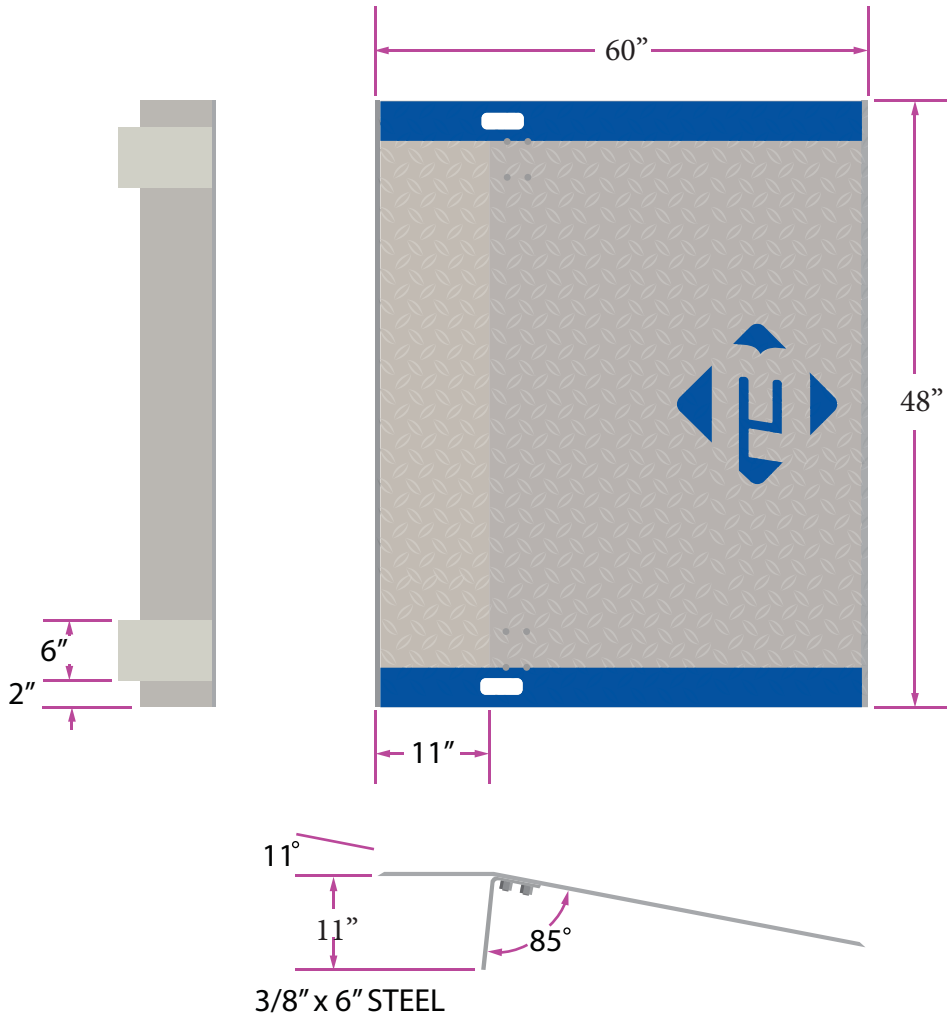

# ALUMINUM DOCKPLATE A4860

**SPECIFICATIONS:**

LEG LENGTH .....	11"
WEIGHT .....	130
WORKING RANGE .....	7"
CAPACITY .....	1660

\*Aluminum Dock Plates are designed for non-motorized traffic only