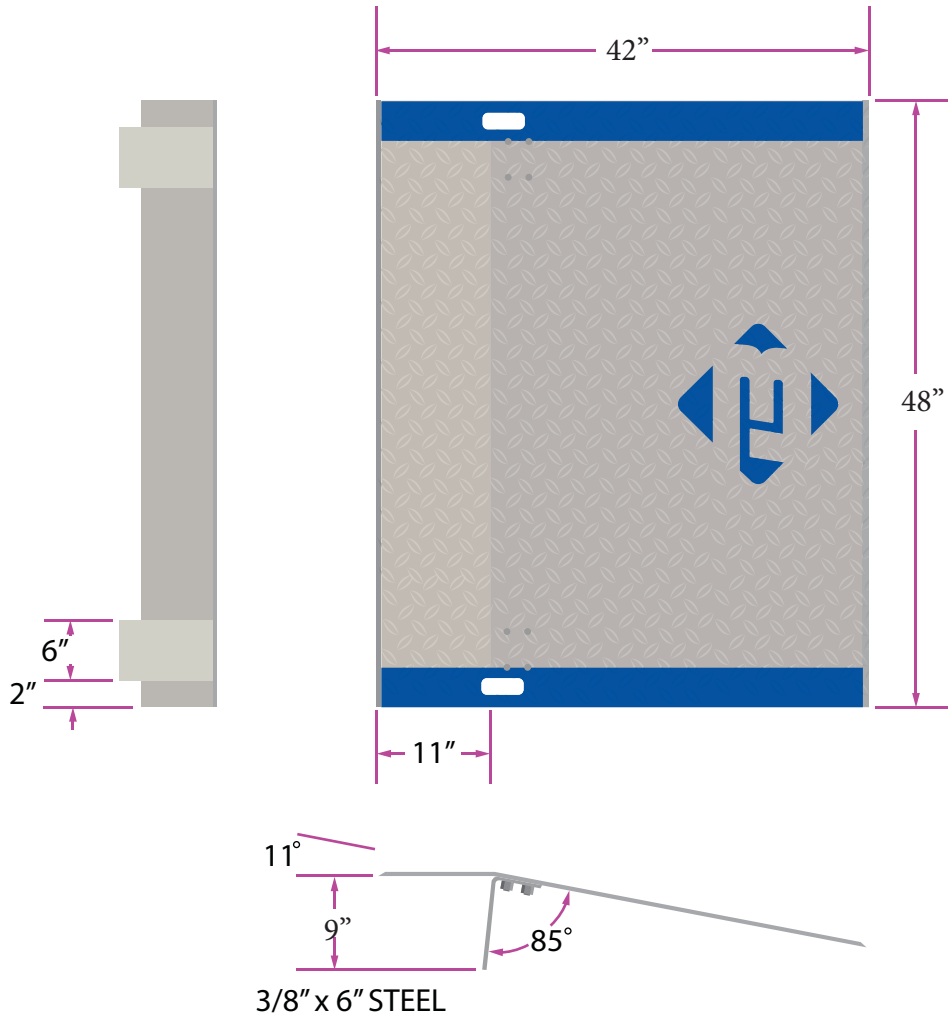

# ALUMINUM DOCKPLATE A4842

**SPECIFICATIONS:**

LEG LENGTH .....	9"
WEIGHT .....	94
WORKING RANGE .....	4"
CAPACITY .....	3512

\*Aluminum Dock Plates are designed for non-motorized traffic only