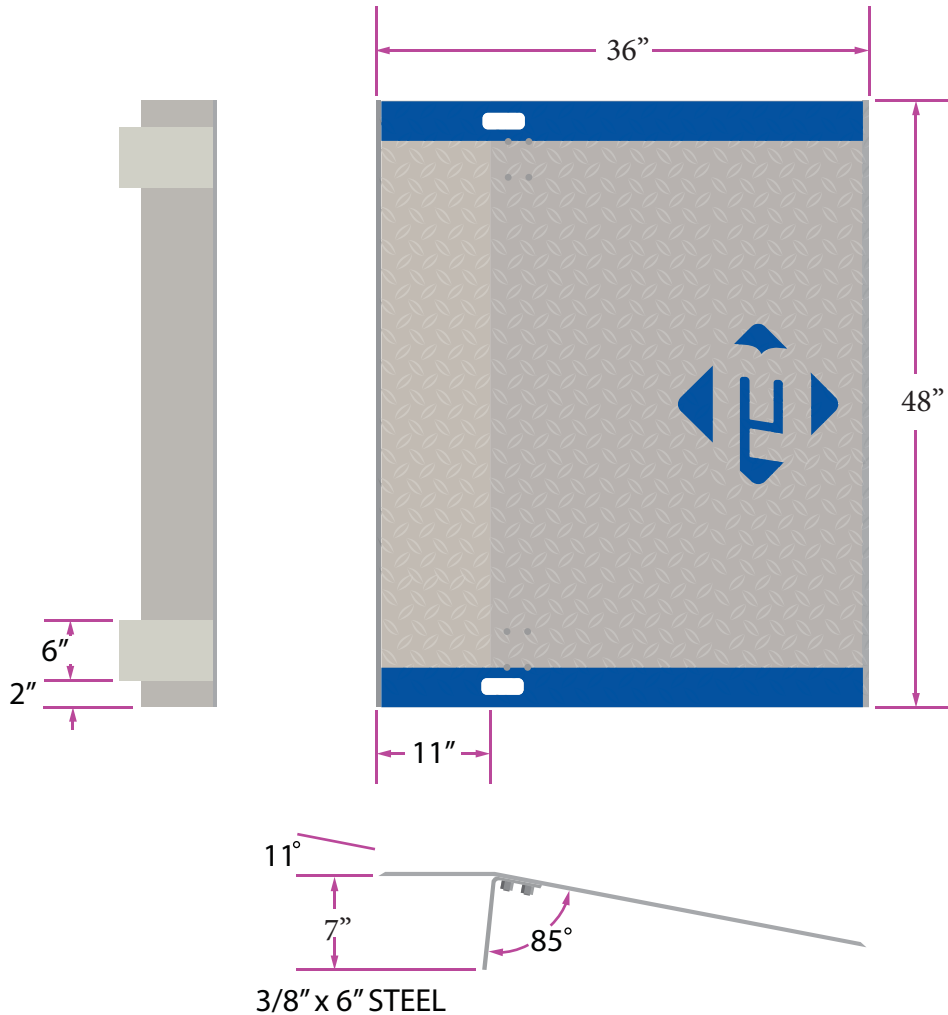

# ALUMINUM DOCKPLATE A4836

**SPECIFICATIONS:**

LEG LENGTH .....	7"
WEIGHT .....	80
WORKING RANGE .....	3"
CAPACITY .....	4342

\*Aluminum Dock Plates are designed for non-motorized traffic only