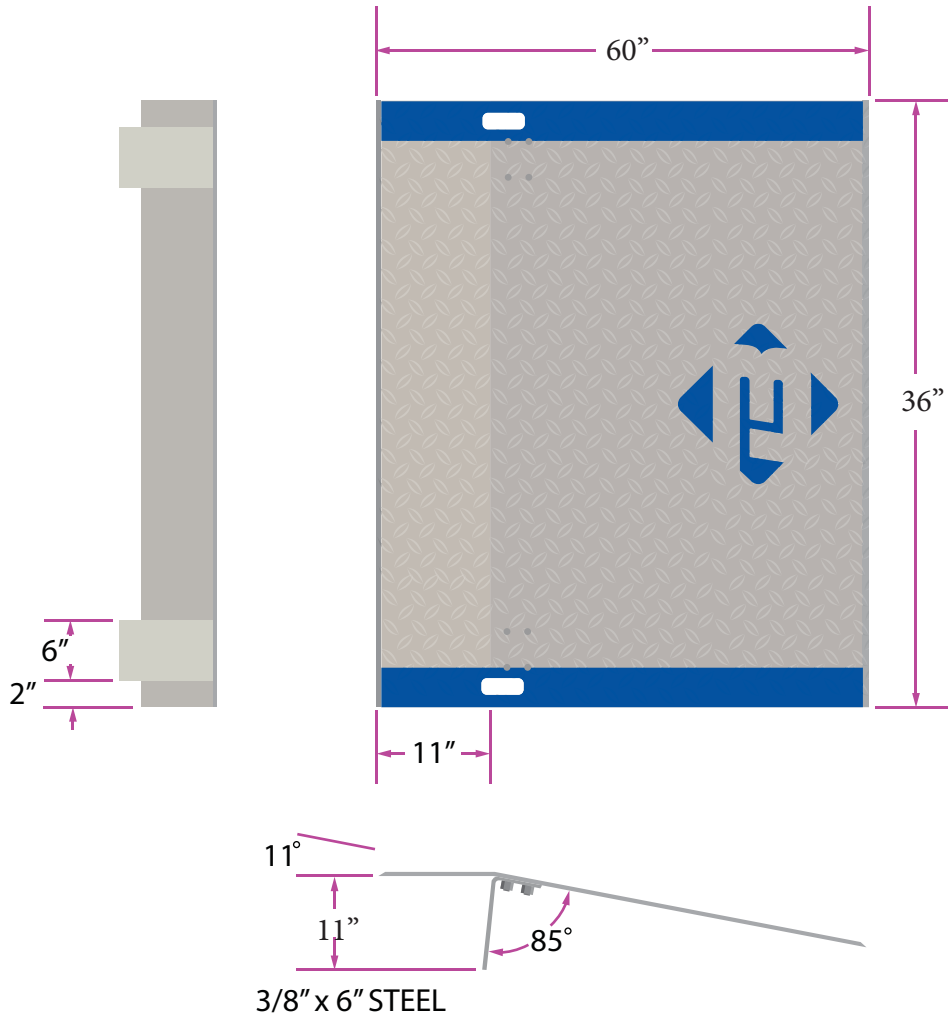

# ALUMINUM DOCKPLATE A3660

SPECIFICATIONS:	
LEG LENGTH .....	11"
WEIGHT .....	105
WORKING RANGE .....	7"
CAPACITY .....	1445

\*Aluminum Dock Plates are designed for non-motorized traffic only