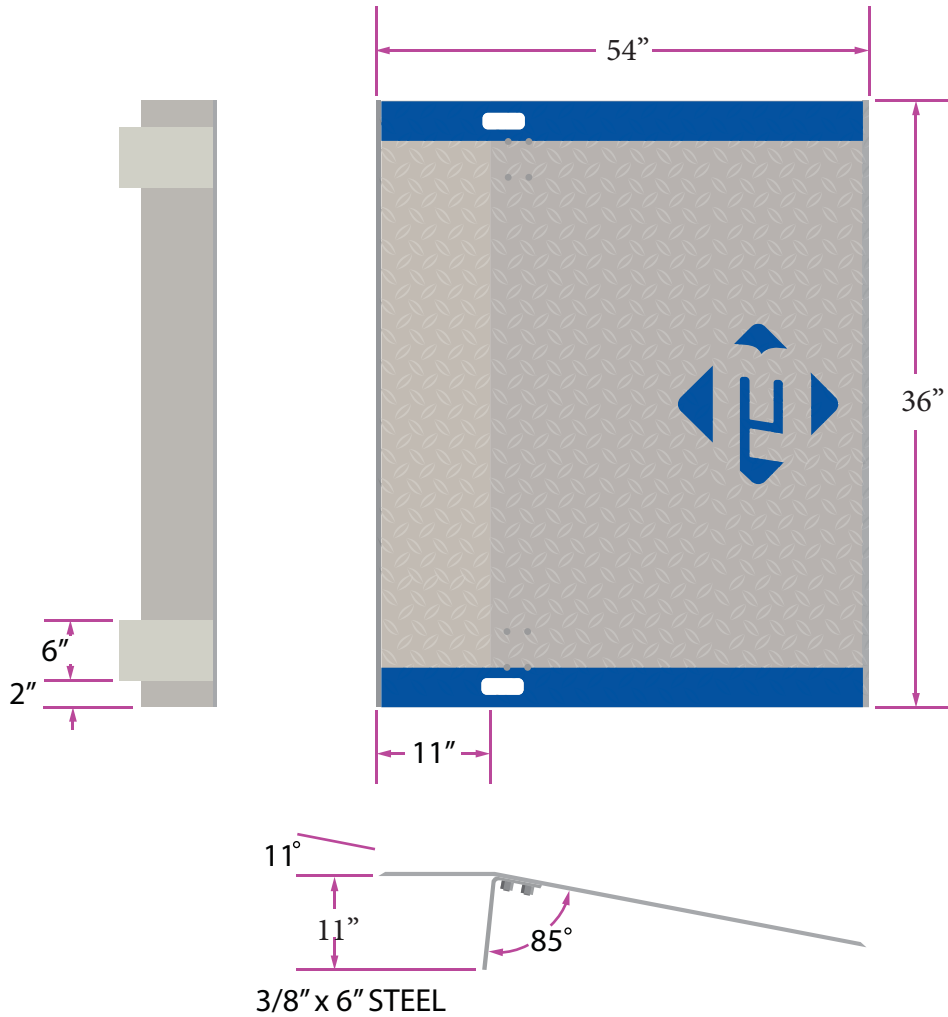

# ALUMINUM DOCKPLATE A3654

### SPECIFICATIONS:

LEG LENGTH .....	11"
WEIGHT .....	94
WORKING RANGE .....	6"
CAPACITY .....	1603

\*Aluminum Dock Plates are designed for non-motorized traffic only