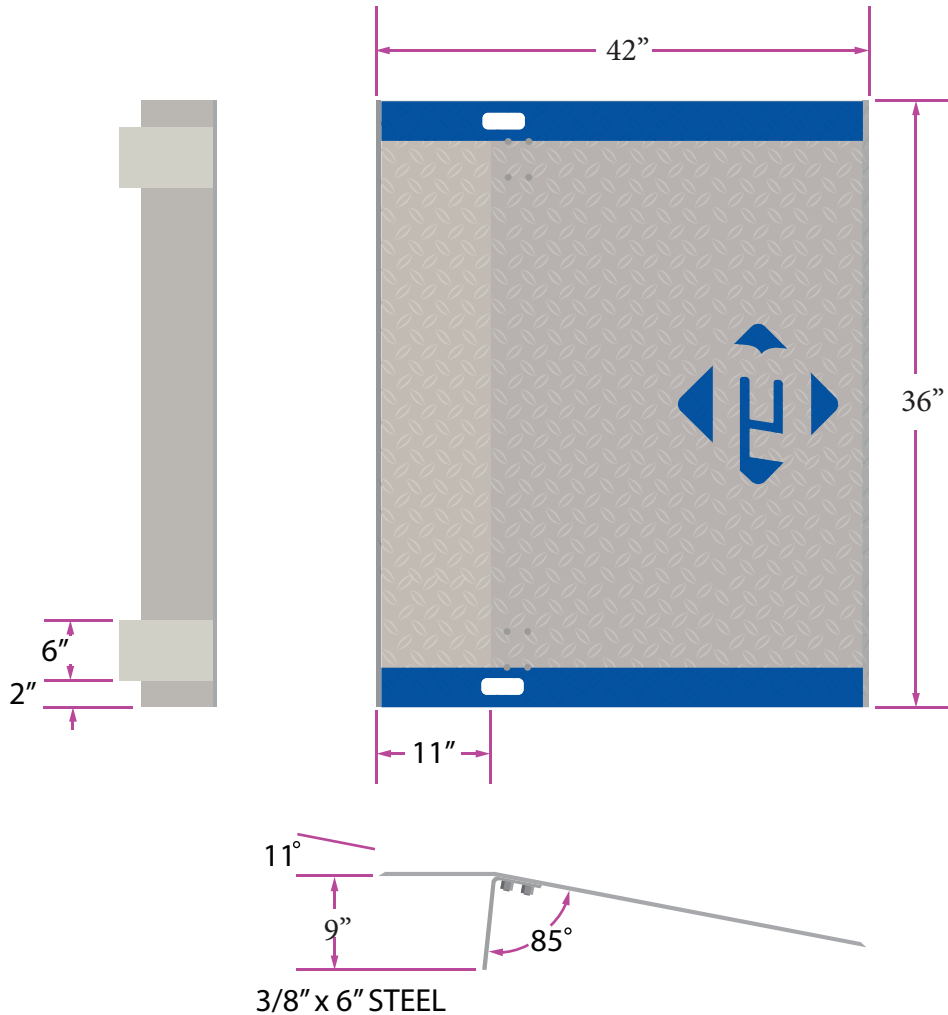

ALUMINUM DOCKPLATE A3642

SPECIFICATIONS:	
LEG LENGTH	9"
WEIGHT	75
WORKING RANGE	4"
CAPACITY	2545

*Aluminum Dock Plates are designed for non-motorized traffic only