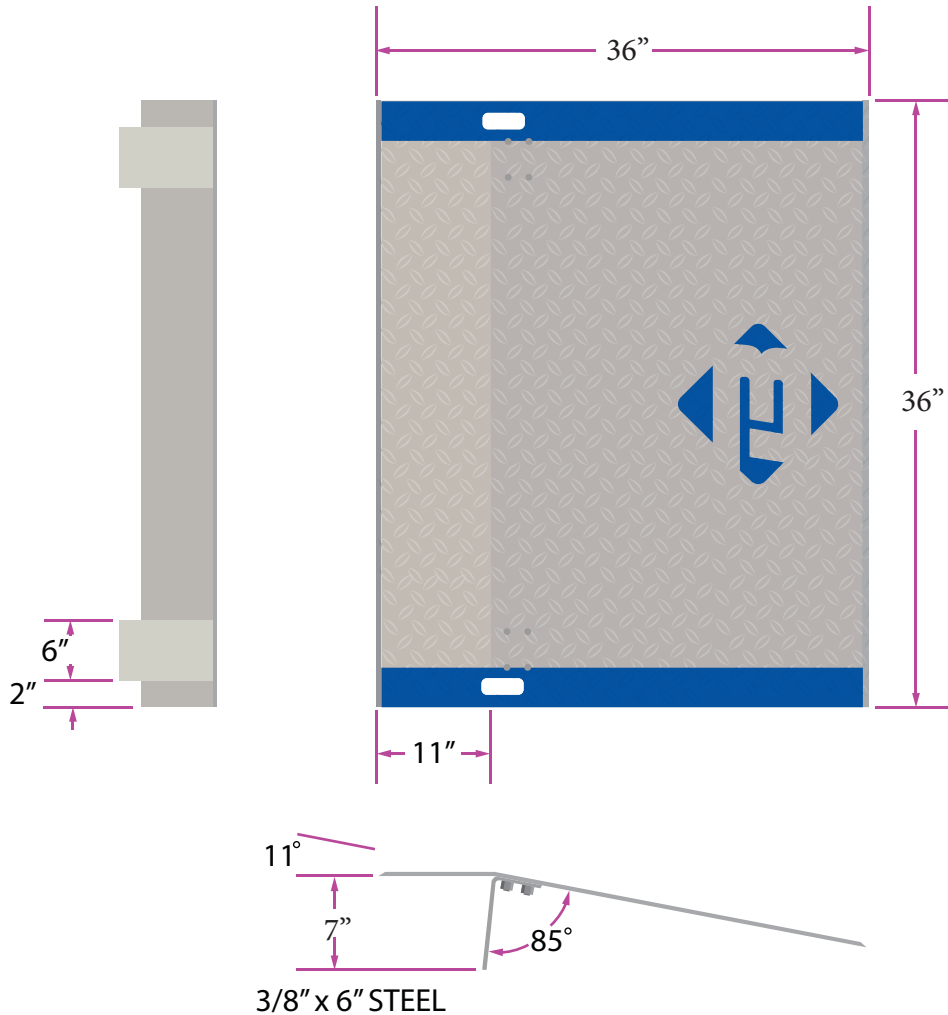

# ALUMINUM DOCKPLATE A3636

**SPECIFICATIONS:**

LEG LENGTH .....	7"
WEIGHT .....	64
WORKING RANGE .....	3"
CAPACITY .....	3269

\*Aluminum Dock Plates are designed for non-motorized traffic only