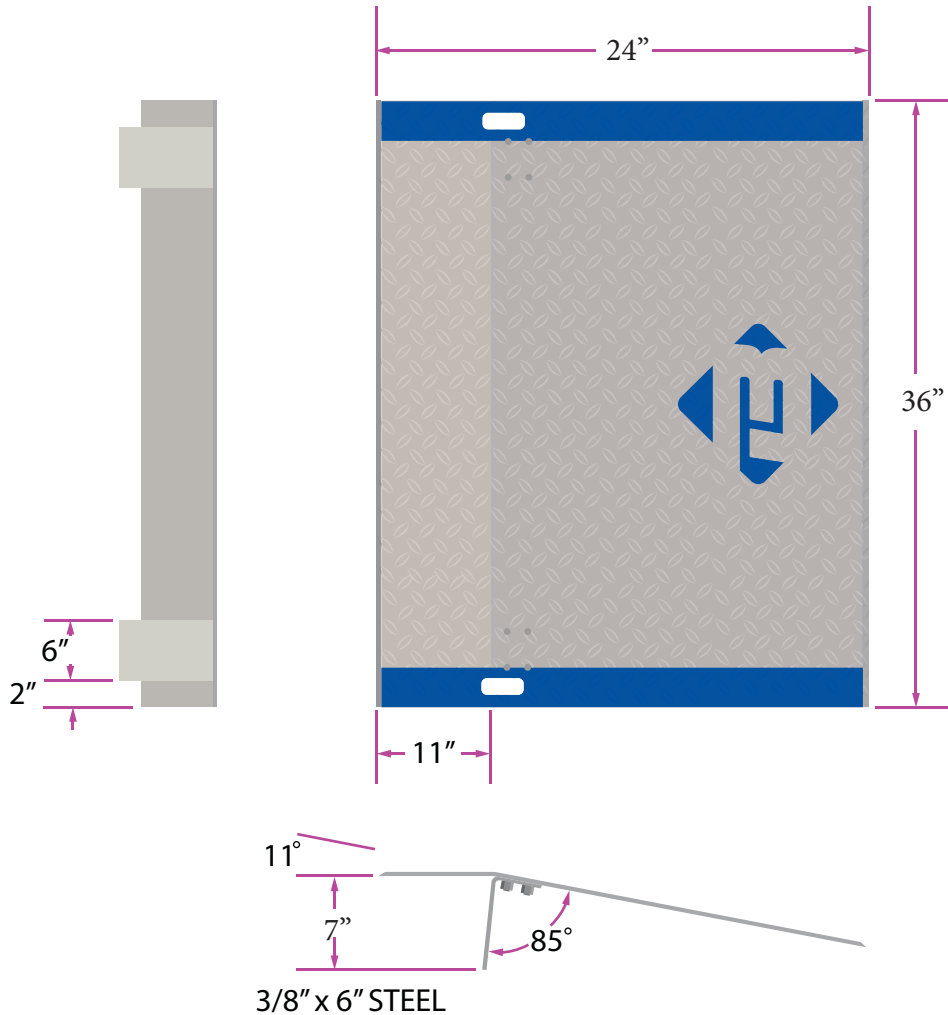

# ALUMINUM DOCKPLATE A3624

**SPECIFICATIONS:**

LEG LENGTH .....	7"
WEIGHT .....	47
WORKING RANGE .....	1"
CAPACITY .....	4722

\*Aluminum Dock Plates are designed for non-motorized traffic only