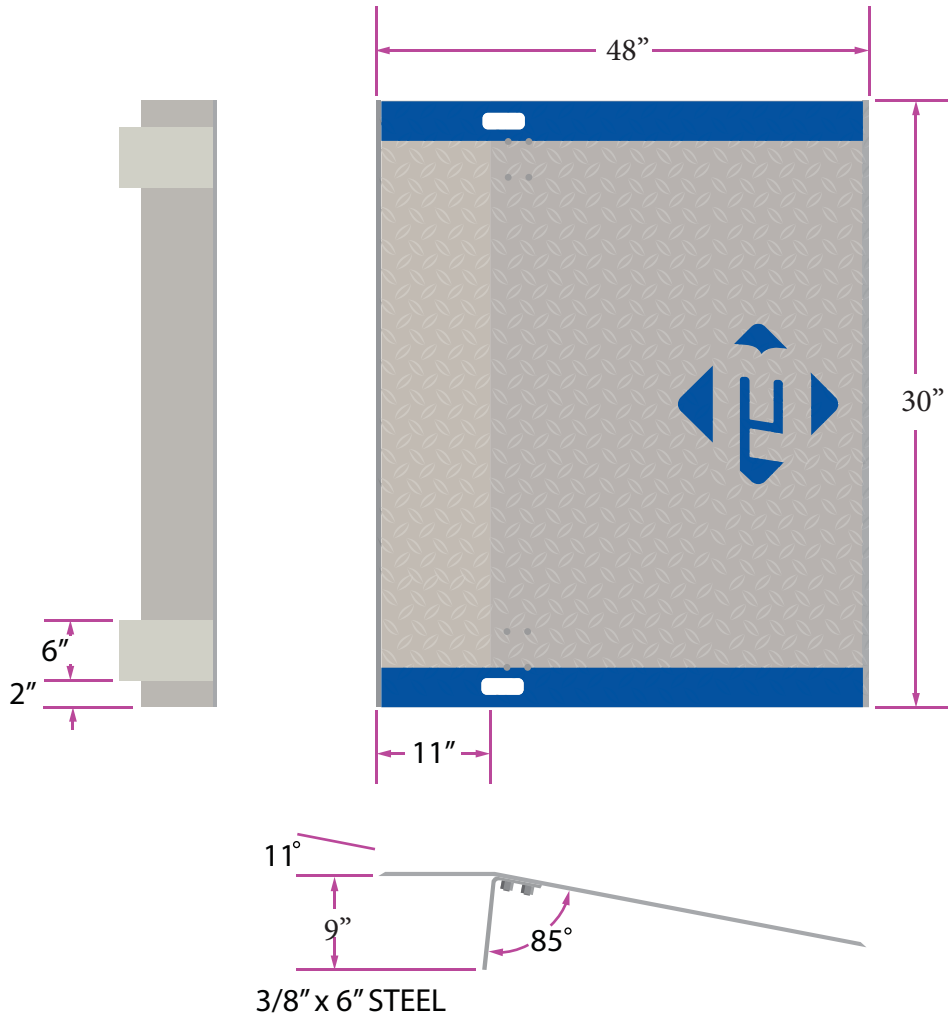

# ALUMINUM DOCKPLATE A3048

### SPECIFICATIONS:

LEG LENGTH .....	9"
WEIGHT .....	72
WORKING RANGE .....	5"
CAPACITY .....	1472

\*Aluminum Dock Plates are designed for non-motorized traffic only